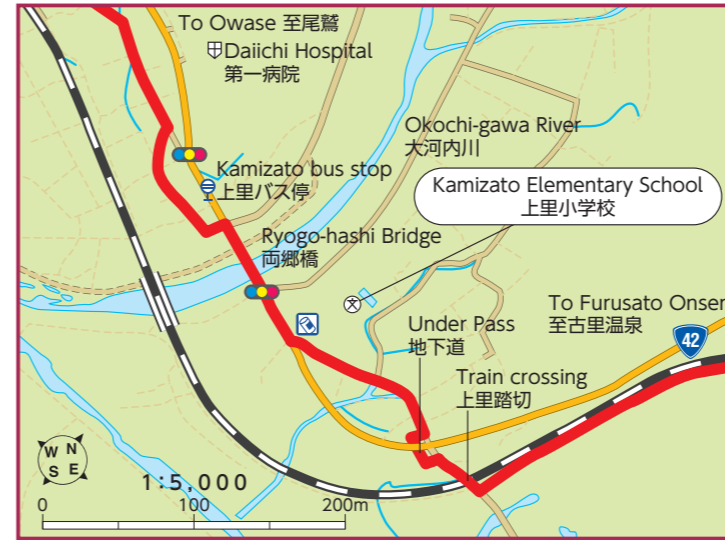

Funatsu~Furusato Onsen

船津~古里温泉

Distance (km) : ~13
 Time (hr) : 4~6
 Total Elevation Gain (m) : ~330
 Total Elevation Loss (m) : ~340

----- Unpaved trail
 ——— Paved trail

Kamizato

Furusato Onsen