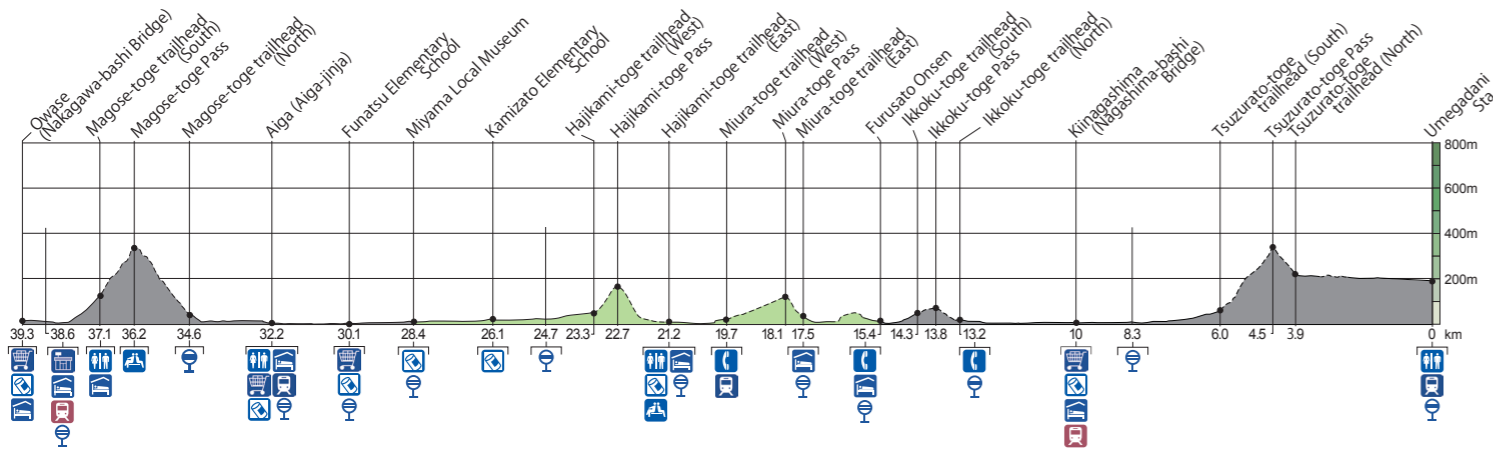

Funatsu~Furusato Onsen

船津~古里温泉

Distance (km) : ~13
 Time (hr) : 4~6
 Total Elevation Gain (m) : ~330
 Total Elevation Loss (m) : ~340

----- Unpaved trail
 ——— Paved trail

Kamizato

Furusato Onsen