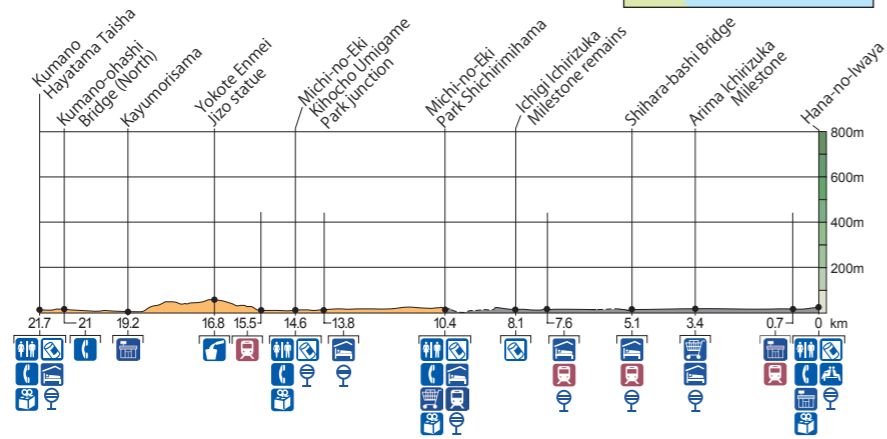

Hamakaido (South)

(Kumano Hayatama Taisha~Atawa)

浜街道(南)(熊野速玉大社~阿田和)

Distance (km) : ~12
 Time (hr) : 3~4
 Total Elevation Gain (m) : ~120
 Total Elevation Loss (m) : ~130

----- Unpaved trail
 ——— Paved trail

Kumano Hayatama Taisha (East)

Ida